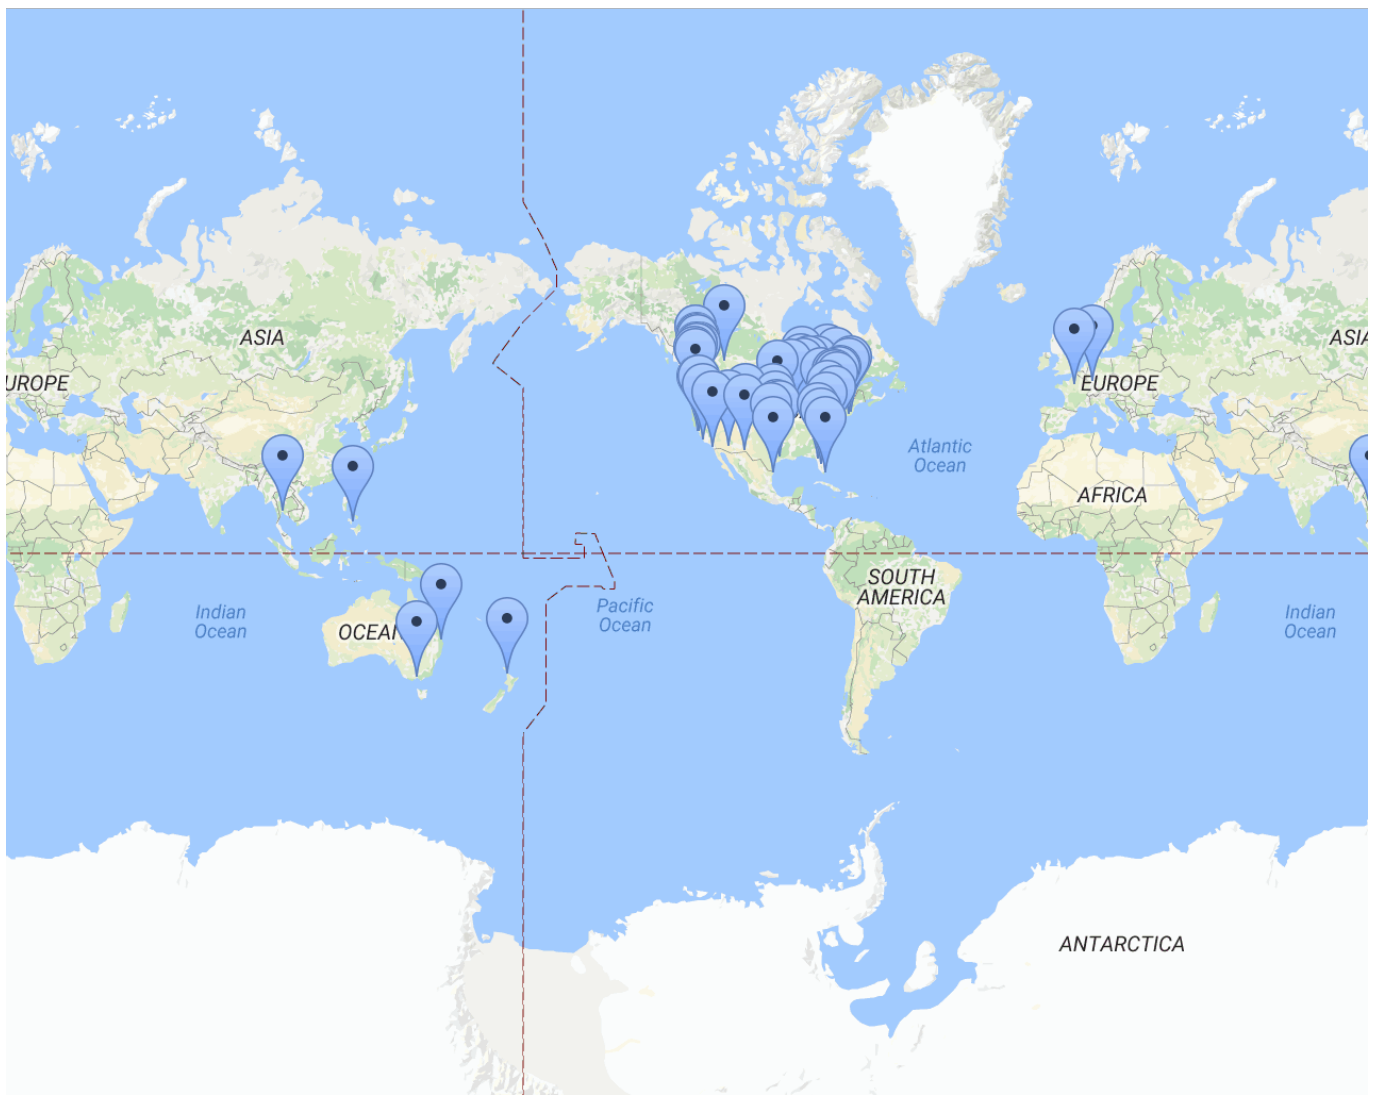

50.2 benjamin_byers1 40.9 lamSean_2 33.5 shebpa

Entry method summary

Entry Method	Entries Points	Entries
Newsletter Entry	1	1
Newsletter Entry	0	0
Viral Share Entry	0	0
Newsletter Entry	0	0
Viral Share Entry	0	0
Facebook Like Entry	0	0
Retweet Entry	0	0
Twitter Follow Entry	4	4
Youtube Subscribe Entry	0	0
Question Entry	0	0
Instagram Follow Entry	4	4

Top locations

Top locations

Country	Region	City	Visits
Canada	British Columbia	Vancouver	57
United States	Washington	Port Orchard	20
United States	Oregon	Portland	19
United States	California	San Jose	16
Philippines	Central Visayas	Cebu City	15
United States	California	Menlo Park	9
United States	Virginia	Brambleton	8
Bangladesh	(Not Set)	(Not Set)	8
United States	Washington	Silverdale	8
United States	Washington	Seattle	7
United States	Michigan	Detroit	7
United States	Washington	Vancouver	5
United States	Texas	Plano	4
United States	Texas	New Braunfels	4
United States	Oregon	Beaverton	4
United States	Oregon	Oak Grove	4
United States	New Mexico	Las Cruces	4
New Zealand	Auckland	Auckland	4
Canada	Ontario	Bracebridge	4
United States	Oregon	Oregon City	3
United States	New Mexico	Albuquerque	3
United States	Maryland	Lexington Park	3
United States	Illinois	Chicago	3
United States	Florida	Miami	3
United States	Delaware	Pike Creek	3

Top traffic sources

Source	Visits
Google	2196
(Direct)	828
Facebook	522
Wordpress.org/yoursite	103
Share Entry	97
Facebook.com/	89
Wordpress Plugin	54
Wordpress.org/anothersite/	49
Yourwebsite.com/post/2	48
Facebook.com	35
Email Referral	30
Wikipedia	29
M.facebook.com/	25
L.facebook.com/lsr.php	25
Yahoo.com	25
Twitter	24
Abigwebsite.com/	22
T.co/i4Hqcvv8Z1	21
Twitter.com	19
(Direct)	18
Www-Rewardsfuel-Com.elasticbeanstalk.com/newsletter.php	18
Www-Rf-Com/newsletter.php	18
Www-Rewardsfuel-Com.elasticbeanstalk.com/share_Entry.php	16
Another Newsletter	16
Somesesite	16