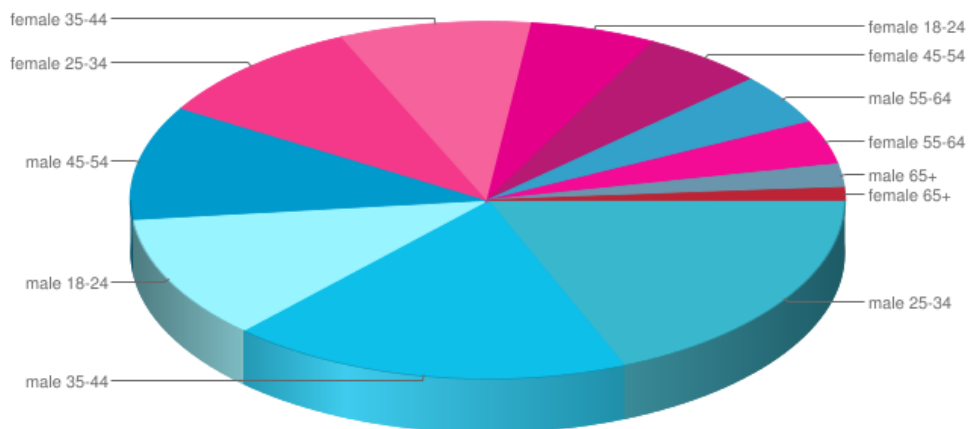

Influencer to

42 CrackedW_Screen 59.8 MR_AndrewBrady 52.9
thetimhutton 45.3 lessismoremike 51.5 keithwrjones

45

Albie

2
Entry Points

Topics of influence

Bolton Wanderers F.C. Tattoos Manchester Beards and
Mustaches Bodybuilding

13

Freddie Fumbles

3
Entry Points

Topics of influence

Cars Porsche Top Gear Driving Electric Cars

Influence by

81.2 SuperSportTV 43.8 CrucialMohammed 53.4
mikemadoda 97.6 guardiannews 93.3 business

Influencer to

50.2 benjamin_byers1 40.9 lamSean_2 33.5 shebpa

Entry method summary

Entry Method	Entries Points	Entries
Newsletter Entry	1	1
Newsletter Entry	0	0
Viral Share Entry	0	0
Newsletter Entry	0	0
Viral Share Entry	0	0
Facebook Like Entry	0	0
Retweet Entry	0	0
Twitter Follow Entry	4	4
Youtube Subscribe Entry	0	0
Question Entry	0	0
Instagram Follow Entry	4	4

Contestant demographics

Audience	Visits
Male 25-34	622
Male 35-44	605
Male 18-24	374
Male 45-54	342
Female 25-34	322
Female 35-44	288
Female 18-24	188
Female 45-54	183
Male 55-64	153
Female 55-64	131
Male 65+	70
Female 65+	38